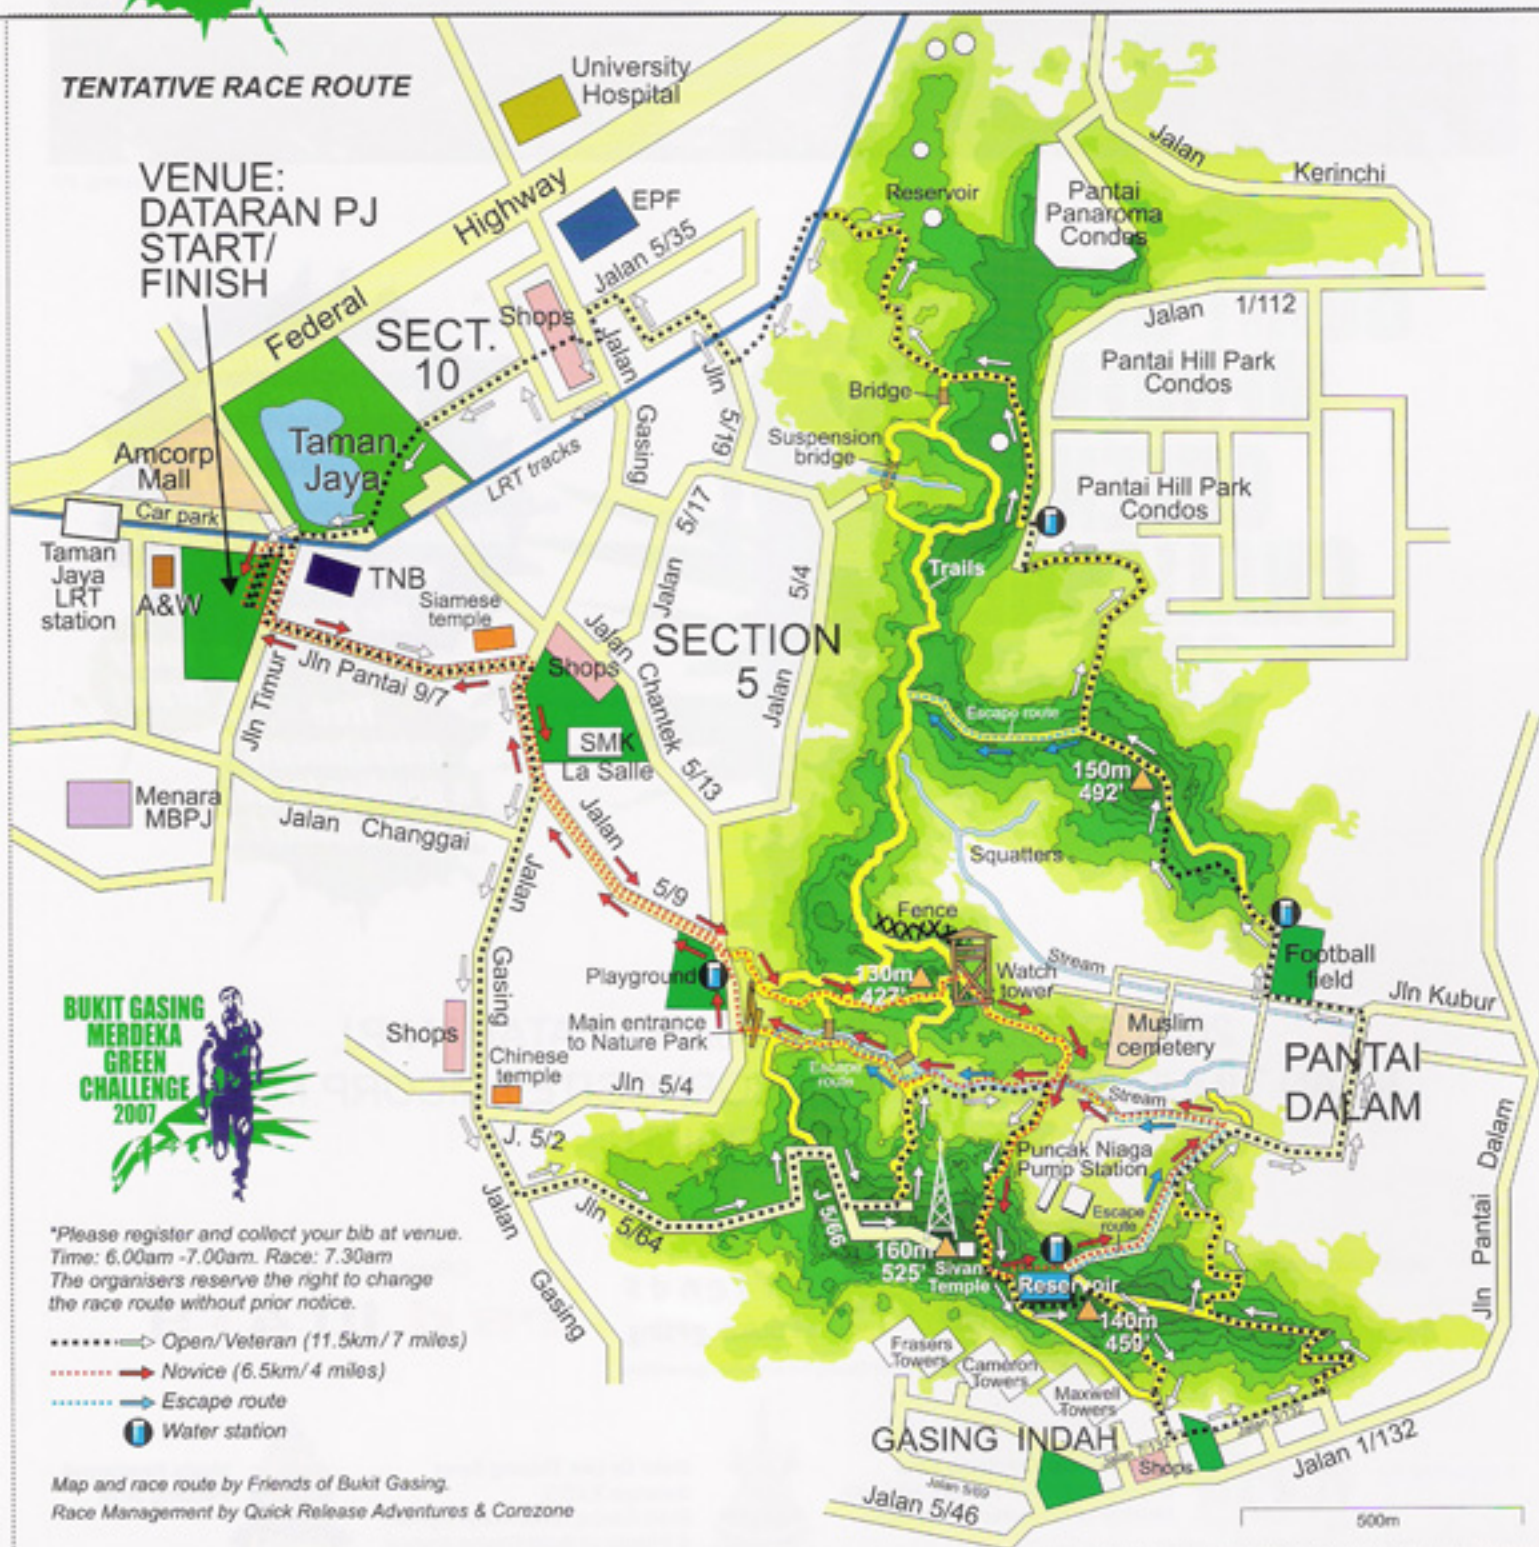

Attractive prizes worth RM5,000 for top 5 winners - all categories! Medals for all participants who complete the race!

Lucky Draw!

Free refreshments & goodies for all participants!

CATEGORY - OPEN	ENTRY FEES	AGE	ATTRACTIVE PRIZES WORTH RM5,000	DISTANCE
Men & women	RM30	Above 18 yrs	1st - 10th placing	11.5km / 7 miles
Veteran - men	RM20	Above 50 yrs		
Veteran - women	RM20	Above 45 yrs		
CATEGORY - NOVICE	ENTRY FEES	AGE	PRIZES	DISTANCE
Men	RM15	Above 18yrs	1st - 5th placing	6.5km / 4 miles
Women				

TENTATIVE RACE ROUTE

VENUE: DATARAN PJ
START/ FINISH

BUKIT GASING MERDEKA GREEN CHALLENGE 2007

*Please register and collect your bib at venue.
Time: 6.00am -7.00am. Race: 7.30am
The organisers reserve the right to change the race route without prior notice.

- Open/Veteran (11.5km / 7 miles)
- Novice (6.5km / 4 miles)
- Escape route
- Water station

Map and race route by Friends of Bukit Gasing.
Race Management by Quick Release Adventures & Corezone

FOR DETAILS & ENTRY FORMS GO TO www.mycorezone.com